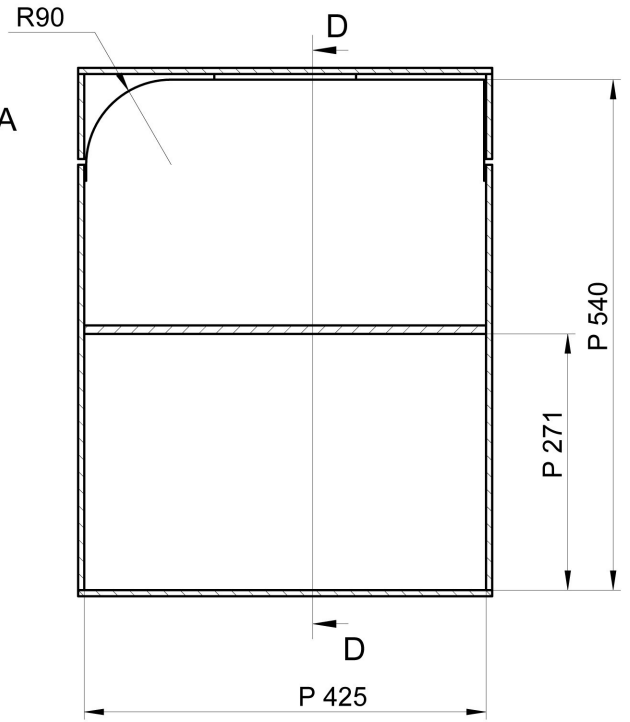

ADJ Touring Case 2 x Vizi Beam 5RX

	FOAM 10 mm
	FOAM 20 mm
	FOAM 30 mm
	FOAM
	EGGBOX FOAM 30 mm
	PLYWOOD

	FOAM 10 mm
	FOAM 20 mm
	FOAM 30 mm
	FOAM
	EGGBOX FOAM 30 mm
	PLYWOOD

SKALA 1 : 3