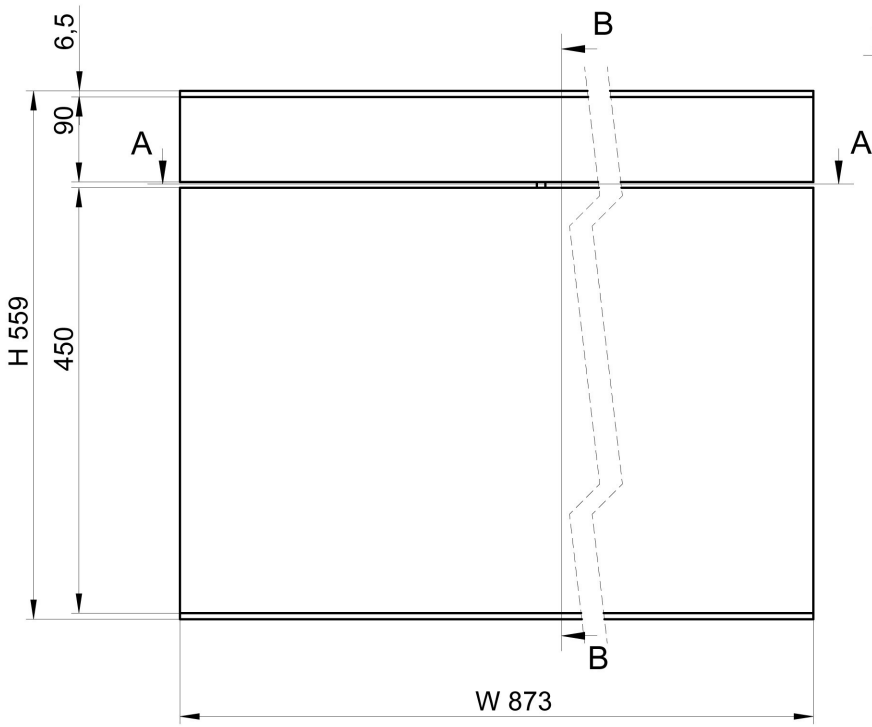

ADJ Touring Case 2 x Vizi Beam 5RX

	FOAM 10 mm
	FOAM 20 mm
	FOAM 30 mm
	FOAM
	EGGBOX FOAM 30 mm
	PLYWOOD

	FOAM 10 mm
	FOAM 20 mm
	FOAM 30 mm
	FOAM
	EGGBOX FOAM 30 mm
	PLYWOOD

SKALA 1 : 3