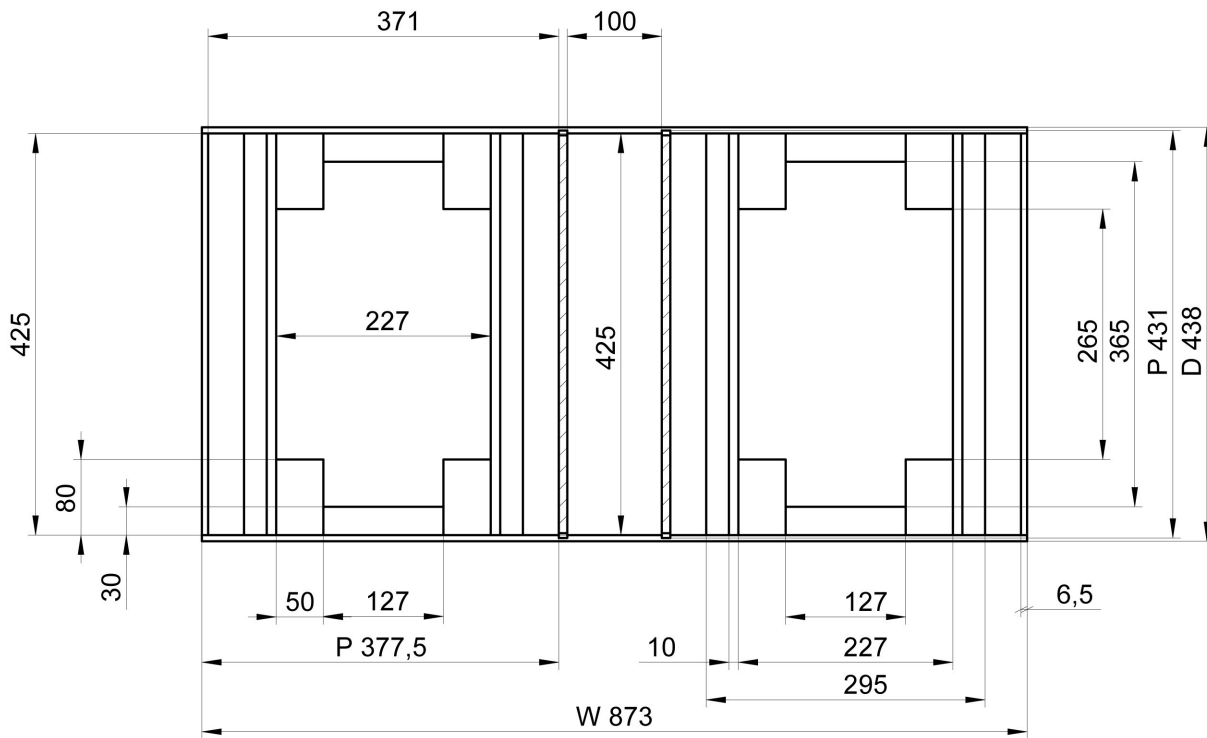

ADJ Touring Case 2 x Vizi Beam 5RX

	FOAM 10 mm
	FOAM 20 mm
	FOAM 30 mm
	FOAM
	EGGBOX FOAM 30 mm
	PLYWOOD

	FOAM 10 mm
	FOAM 20 mm
	FOAM 30 mm
	FOAM
	EGGBOX FOAM 30 mm
	PLYWOOD

SKALA 1 : 3