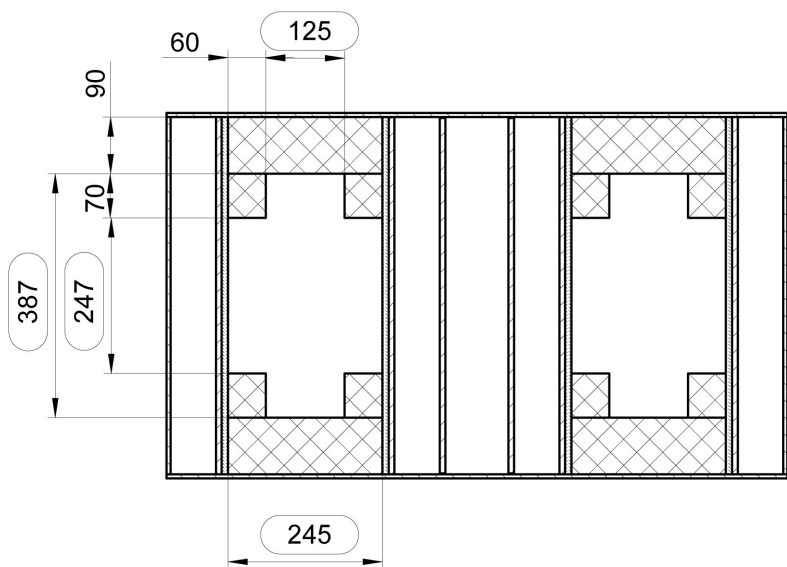

# ADJ Touring Case 2x Vizi Hybrid 16RX

 CARPET COVERING	 FOAM 30 mm
 FOAM 5 mm	 FOAM
 FOAM 10 mm	 EGGBOX FOAM 30 mm
 FOAM 15 mm	 PLYWOOD
 FOAM 20 mm	 RUBBER 6 mm

1x EGGBOX FOAM 30 x 245 x 567

4x PLYWOOD 9 x 567 x 452

1x PLYWOOD 9 x 106 x 567

4x PLYWOOD 12 x 81 x 567