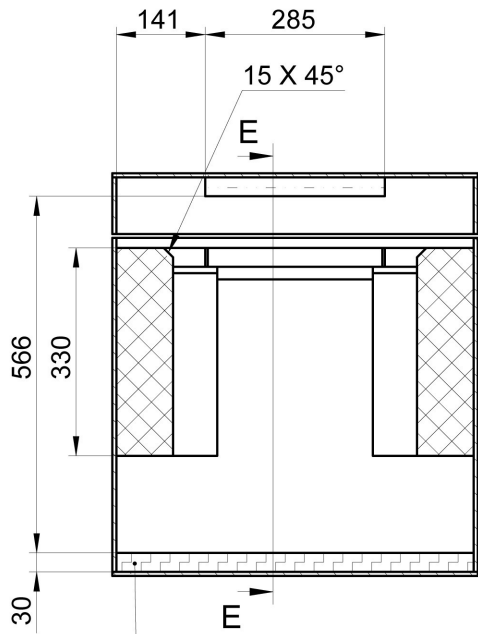

# ADJ Touring Case 2x Vizi Hybrid 16RX

 CARPET COVERING	 FOAM 30 mm
 FOAM 5 mm	 FOAM
 FOAM 10 mm	 EGGBOX FOAM 30 mm
 FOAM 15 mm	 PLYWOOD
 FOAM 20 mm	 RUBBER 6 mm

1x EGGBOX FOAM 30 x 245 x 567

4x PLYWOOD 9 x 567 x 452

1x PLYWOOD 9 x 106 x 567

4x PLYWOOD 12 x 81 x 567