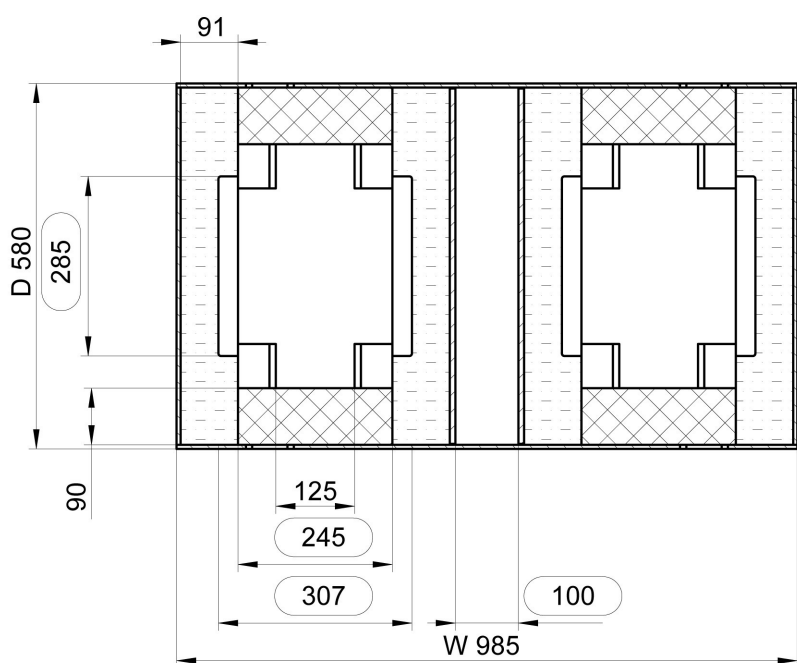

# ADJ Touring Case 2x Vizi Hybrid 16RX

 CARPET COVERING	 FOAM 30 mm
 FOAM 5 mm	 FOAM
 FOAM 10 mm	 EGGBOX FOAM 30 mm
 FOAM 15 mm	 PLYWOOD
 FOAM 20 mm	 RUBBER 6 mm

1x EGGBOX FOAM 30 x 245 x 567

4x PLYWOOD 9 x 567 x 452

1x PLYWOOD 9 x 106 x 567

4x PLYWOOD 12 x 81 x 567