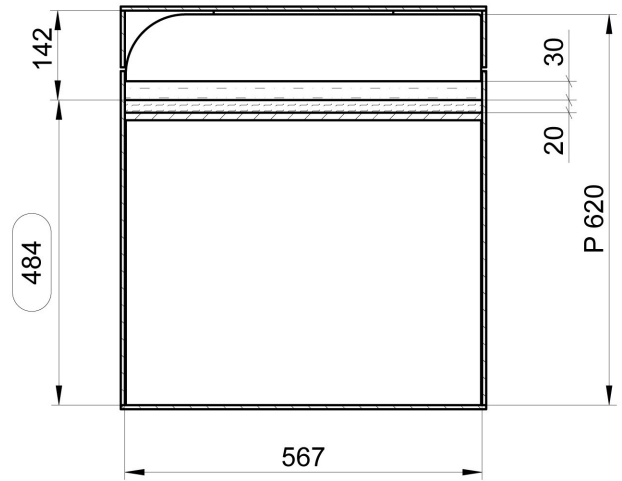

# ADJ Touring Case 2x Vizi Hybrid 16RX

 CARPET COVERING	 FOAM 30 mm
 FOAM 5 mm	 FOAM
 FOAM 10 mm	 EGGBOX FOAM 30 mm
 FOAM 15 mm	 PLYWOOD
 FOAM 20 mm	 RUBBER 6 mm

1x EGGBOX FOAM 30 x 245 x 567

4x PLYWOOD 9 x 567 x 452

1x PLYWOOD 9 x 106 x 567

4x PLYWOOD 12 x 81 x 567