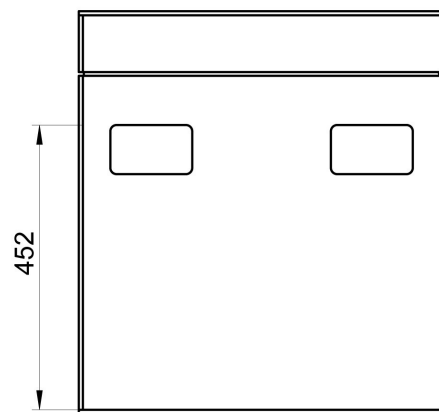

# ADJ Touring Case 2x Vizi Hybrid 16RX

 CARPET COVERING	 FOAM 30 mm
 FOAM 5 mm	 FOAM
 FOAM 10 mm	 EGGBOX FOAM 30 mm
 FOAM 15 mm	 PLYWOOD
 FOAM 20 mm	 RUBBER 6 mm

1x EGGBOX FOAM 30 x 245 x 567

4x PLYWOOD 9 x 567 x 452

1x PLYWOOD 9 x 106 x 567

4x PLYWOOD 12 x 81 x 567