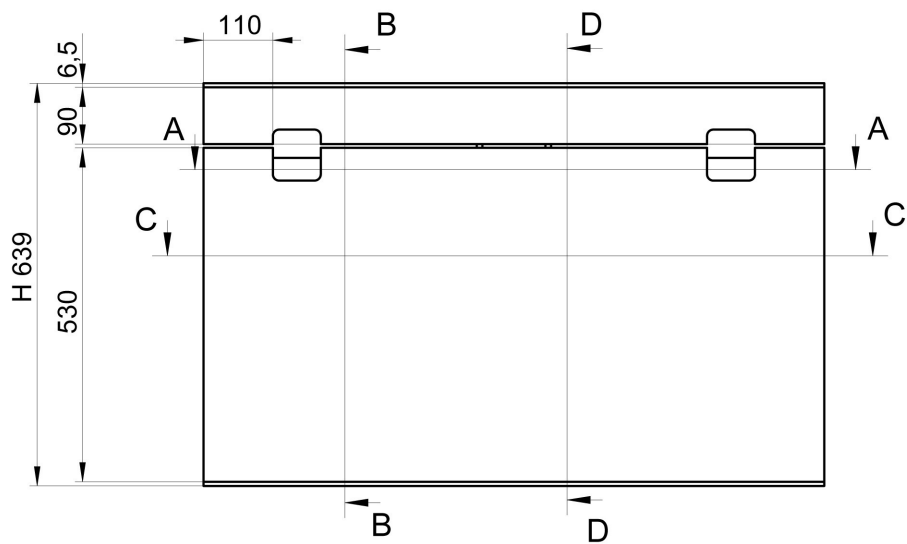

# ADJ Touring Case 2x Vizi Hybrid 16RX

 CARPET COVERING	 FOAM 30 mm
 FOAM 5 mm	 FOAM
 FOAM 10 mm	 EGGBOX FOAM 30 mm
 FOAM 15 mm	 PLYWOOD
 FOAM 20 mm	 RUBBER 6 mm

1x EGGBOX FOAM 30 x 245 x 567

4x PLYWOOD 9 x 567 x 452

1x PLYWOOD 9 x 106 x 567

4x PLYWOOD 12 x 81 x 567