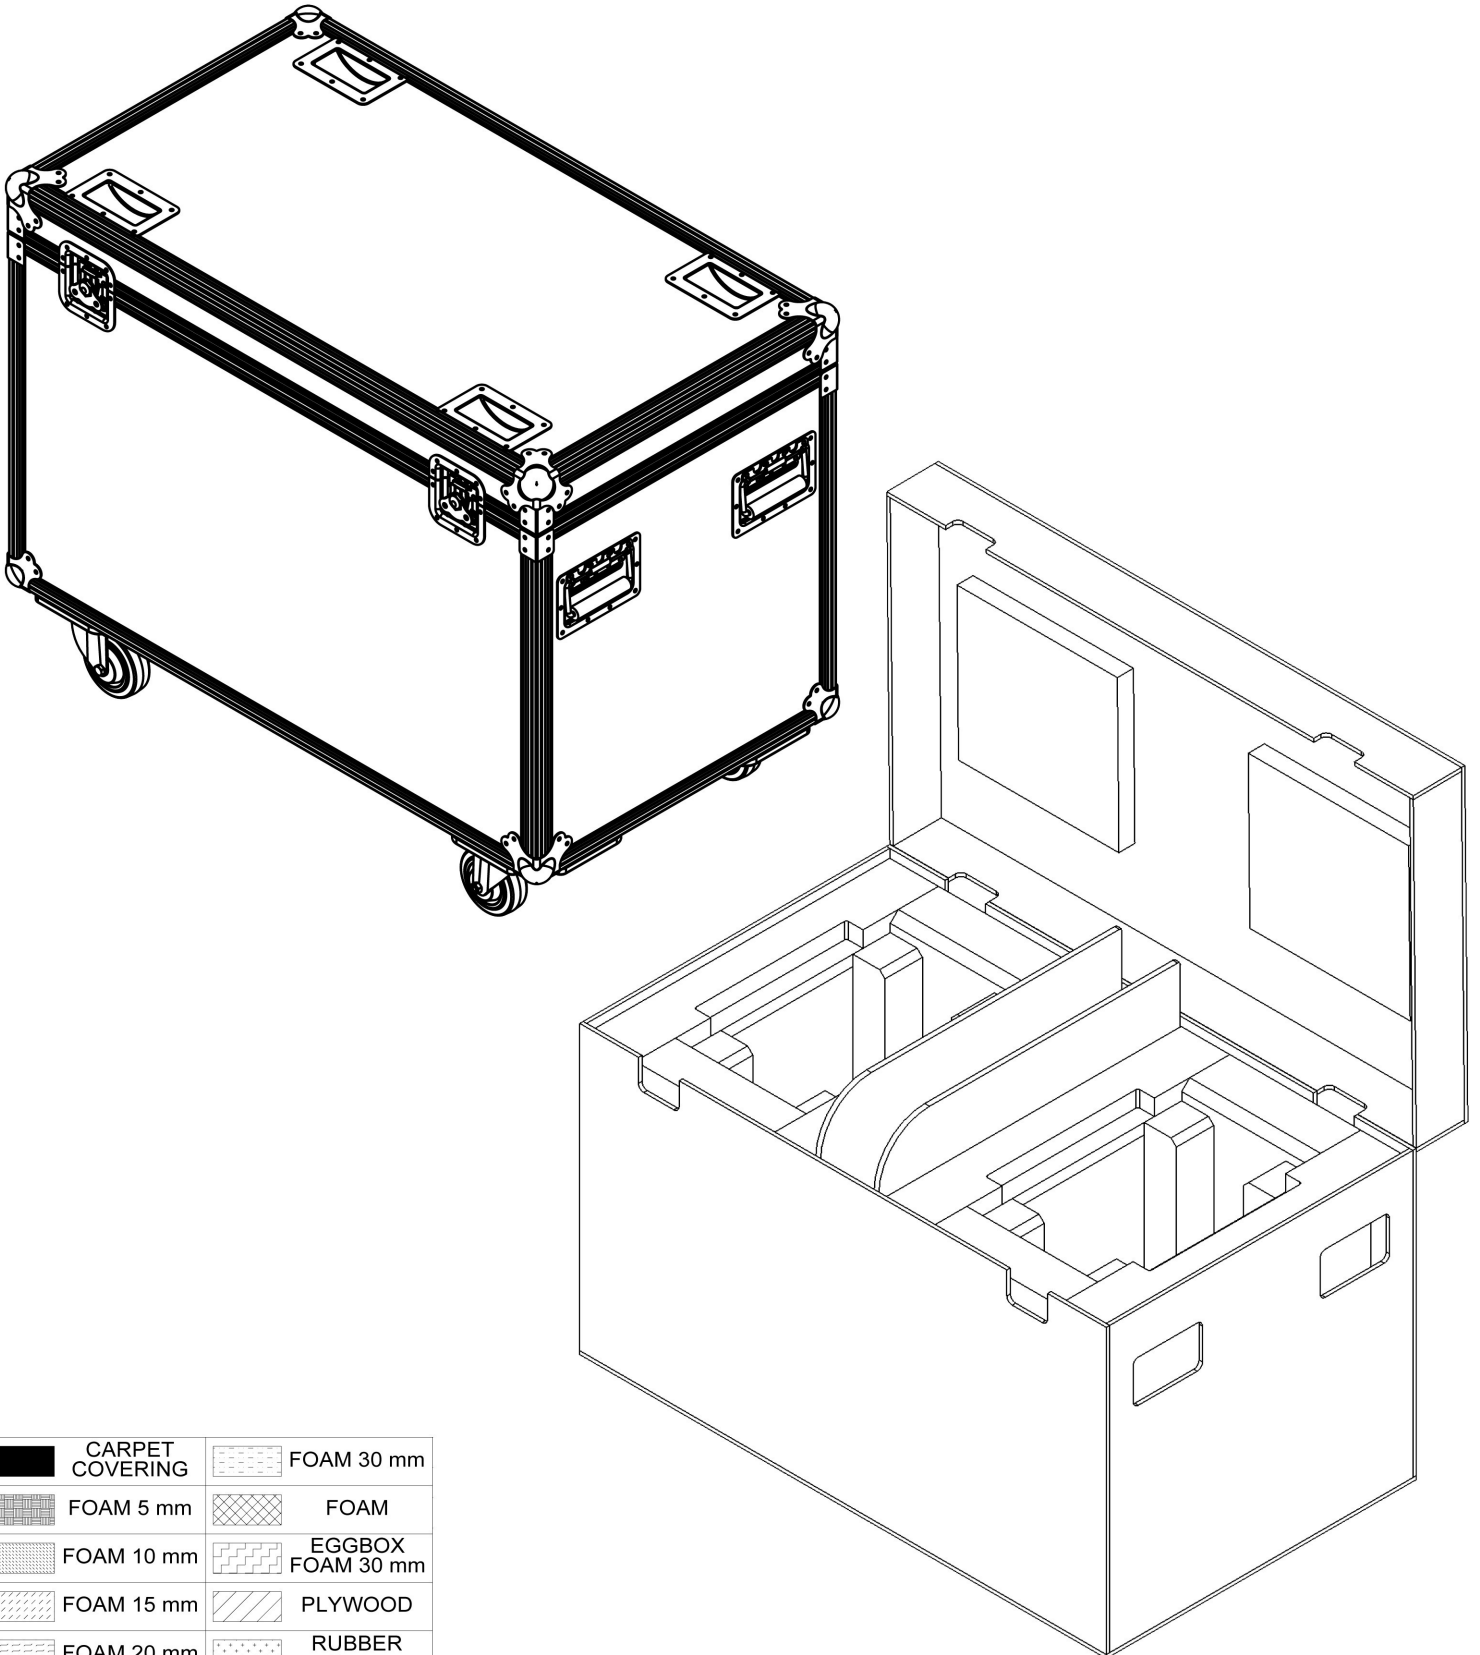

# ADJ Touring Case 2x Vizi Hybrid 16RX

 CARPET COVERING	 FOAM 30 mm
 FOAM 5 mm	 FOAM
 FOAM 10 mm	 EGGBOX FOAM 30 mm
 FOAM 15 mm	 PLYWOOD
 FOAM 20 mm	 RUBBER 6 mm

1x EGGBOX FOAM 30 x 245 x 567

4x PLYWOOD 9 x 567 x 452

1x PLYWOOD 9 x 106 x 567

4x PLYWOOD 12 x 81 x 567