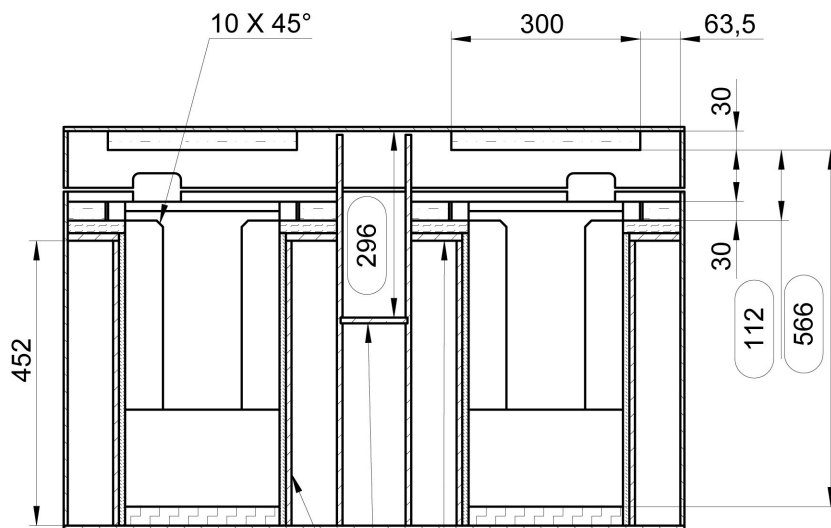

# ADJ Touring Case 2x Vizi Hybrid 16RX

 CARPET COVERING	 FOAM 30 mm
 FOAM 5 mm	 FOAM
 FOAM 10 mm	 EGGBOX FOAM 30 mm
 FOAM 15 mm	 PLYWOOD
 FOAM 20 mm	 RUBBER 6 mm

1x EGGBOX FOAM 30 x 245 x 567

4x PLYWOOD 9 x 567 x 452

1x PLYWOOD 9 x 106 x 567

4x PLYWOOD 12 x 81 x 567