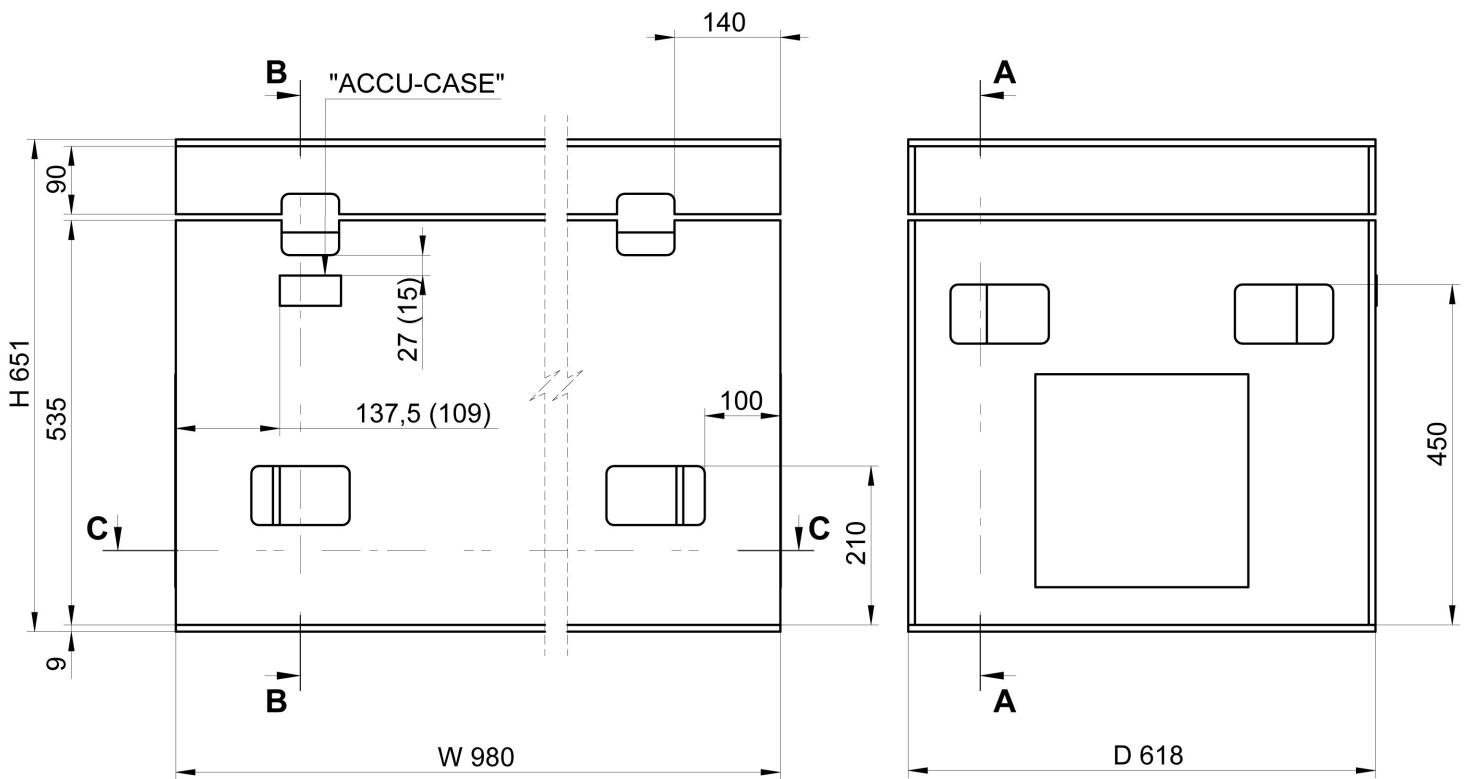

ADJ Touring Case 8x AV6X

 CARPET COVERING	 FOAM 30 mm
 FOAM 5 mm	 FOAM
 FOAM 10 mm	 EGGBOX FOAM 30 mm
 FOAM 15 mm	 PLYWOOD
 FOAM 20 mm	 RUBBER 6 mm

SKALA 1 : 5