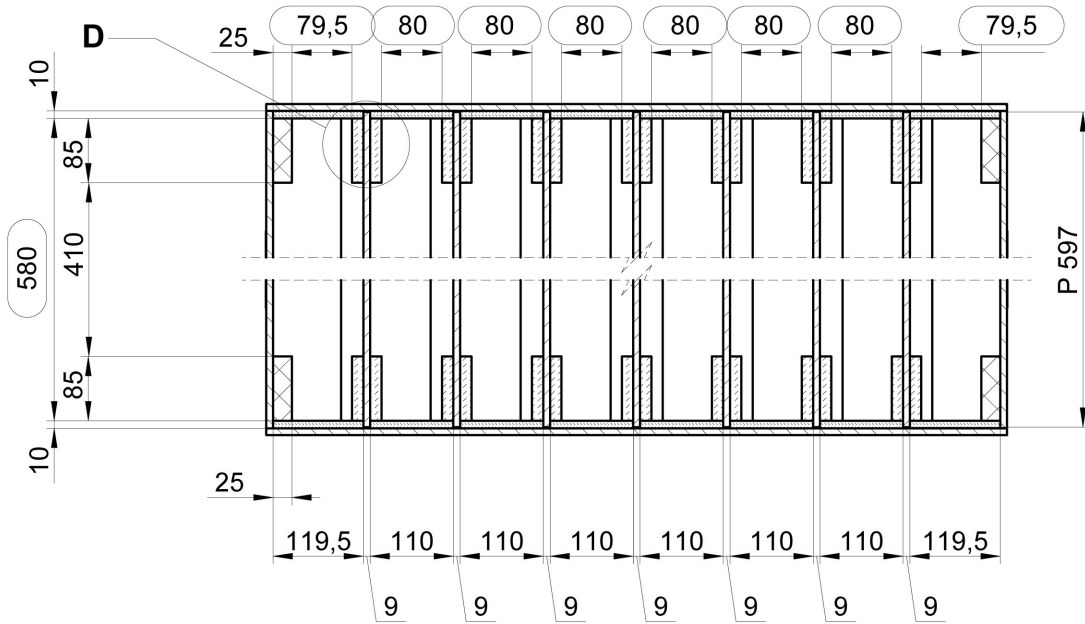

ADJ Touring Case 8x AV6X

 CARPET COVERING	 FOAM 30 mm
 FOAM 5 mm	 FOAM
 FOAM 10 mm	 EGGBOX FOAM 30 mm
 FOAM 15 mm	 PLYWOOD
 FOAM 20 mm	 RUBBER 6 mm

SKALA 1 : 5