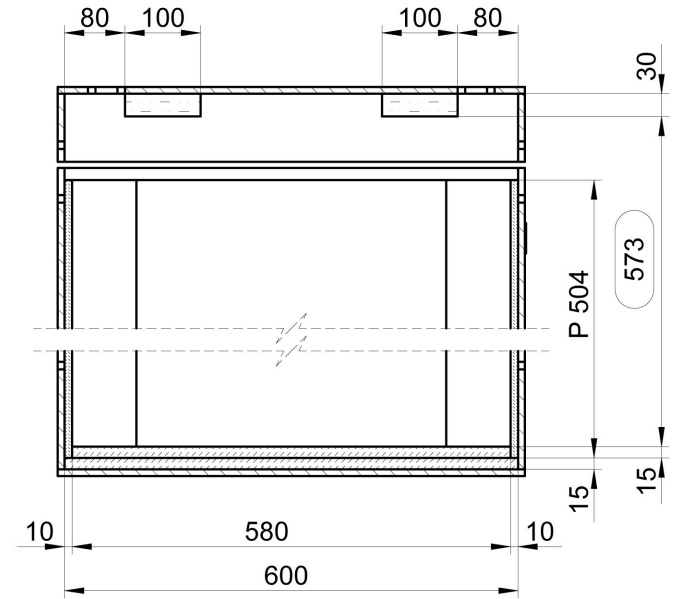

ADJ Touring Case 8x AV6X

 CARPET COVERING	 FOAM 30 mm
 FOAM 5 mm	 FOAM
 FOAM 10 mm	 EGGBOX FOAM 30 mm
 FOAM 15 mm	 PLYWOOD
 FOAM 20 mm	 RUBBER 6 mm

SKALA 1 : 5