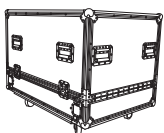

S3118A subwoofer is with 1-way XLR for input and output. Signals can be sent to different speakers for sound distribution.

Dimension(W×H×D):510×632×695mm

FEATURES

- Maximum SPL 134dB
- Customized driver
- Built in DSP with 48kHz signal sampling frequency
- Class D amplifier
- Advanced cooling system in the driver
- Optimized, compact and light weight cabinet design for easy usage
- Comprehensive accessories for different applications

ACCESSORIES

Flightcase(customized)
For 1 cabinet,
with 100mm wheels

Rain bag
(customized)

Dolly
(customized)

SPECIFICATION

Type	Active DSP-controlled Compact Subwoofer
Frequency Response(-10dB)	30Hz-140Hz
Maximum Calculated SPL/1M(Continuous/Peak)	128dB/134dB
LF Driver	Customized 1x18" driver, 4.0"voice coil
DSP	
Processor	48kHz signal sampling frequency
Presets	80Hz, 100Hz, 120Hz
AMPLIFIER	
Amplifier Circuitry	Class D
Power (RMS standards)	1000W
Peak Power	2000W
Frequency Response (1W 8Ω 2ch)	20Hz-20kHz(±0.5dB)
Intermodulation Distortion	<0.05%
Total Harmonic Distortion	<0.05%
Cooling System	Cooling with fans, air convection
Protection	DC protection, short circuit protection, overheat protection, input overload protection, output overload protection, soft startup protection, overvoltage protection, undervoltage protection
Signal Input	Female XLR
Signal Output	Male XLR
Power Input	IEC power connector
AC Power Operating Range	100V-130V~ or 220V-240V~ (±10%.50/60Hz)
Power consumption (1/8 output power)	120W
CABINET	
Cabinet Material	CNC machined plywood
Cabinet Color	Black is the default color. Contact Audiocenter for customization
Grille	Iron mesh
Handles	4 side
Pole Mount	M20 base Φ35mm
Speaker Dimension(W×H×D)	510x632x695mm
Carton Dimensions (W×H×D)	596x750x780mm
Net Weight	39.0kg
Shipping Weight	42.0kg