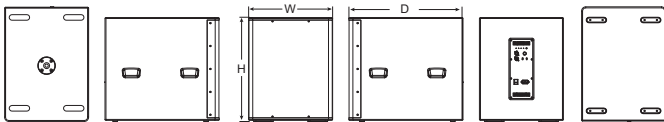

S3118A

3 low-pass filters (80Hz, 100Hz, 120Hz) in S3118A are available to choose according to different venues and music styles. There is also phase switch. All connectors and function buttons are on the back panel.

S3118A subwoofer is with 1-way XLR for input and output. Signals can be sent to different speakers for sound distribution.

Dimension(W×H×D):510×632×695mm

FEATURES

- Maximum SPL 134dB
- Customized driver
- Built in DSP with 48kHz signal sampling frequency
- Class D amplifier
- Advanced cooling system in the driver
- Optimized, compact and light weight cabinet design for easy usage
- Comprehensive accessories for different applications

ACCESSORIES

Flightcase(customized)
For 1 cabinet,
with 100mm wheels

Rain bag
(customized)

Dolly
(customized)

SPECIFICATION

Type	Active DSP-controlled Compact Subwoofer
Frequency Response(-10dB)	30Hz-140Hz
Maximum Calculated SPL/1M(Continuous/Peak)	128dB/134dB
LF Driver	Customized 1x18" driver, 4.0"voice coil
DSP	
Processor	48kHz signal sampling frequency
Presets	80Hz, 100Hz, 120Hz
AMPLIFIER	
Amplifier Circuitry	Class D
Power (RMS standards)	1000W
Peak Power	2000W
Frequency Response (1W 8Ω 2ch)	20Hz-20kHz(±0.5dB)
Intermodulation Distortion	<0.05%
Total Harmonic Distortion	<0.05%
Cooling System	Cooling with fans, air convection
Protection	DC protection, short circuit protection, overheat protection, input overload protection, output overload protection, soft startup protection, overvoltage protection, undervoltage protection
Signal Input	Female XLR
Signal Output	Male XLR
Power Input	IEC power connector
AC Power Operating Range	100V-130V~ or 220V-240V~ (±10%.50/60Hz)
Power consumption (1/8 output power)	120W
CABINET	
Cabinet Material	CNC machined plywood
Cabinet Color	Black is the default color. Contact Audiocenter for customization
Grille	Iron mesh
Handles	4 side
Pole Mount	M20 base Φ35mm
Speaker Dimension(W×H×D)	510x632x695mm
Carton Dimensions (W×H×D)	596x750x780mm
Net Weight	39.0kg
Shipping Weight	42.0kg