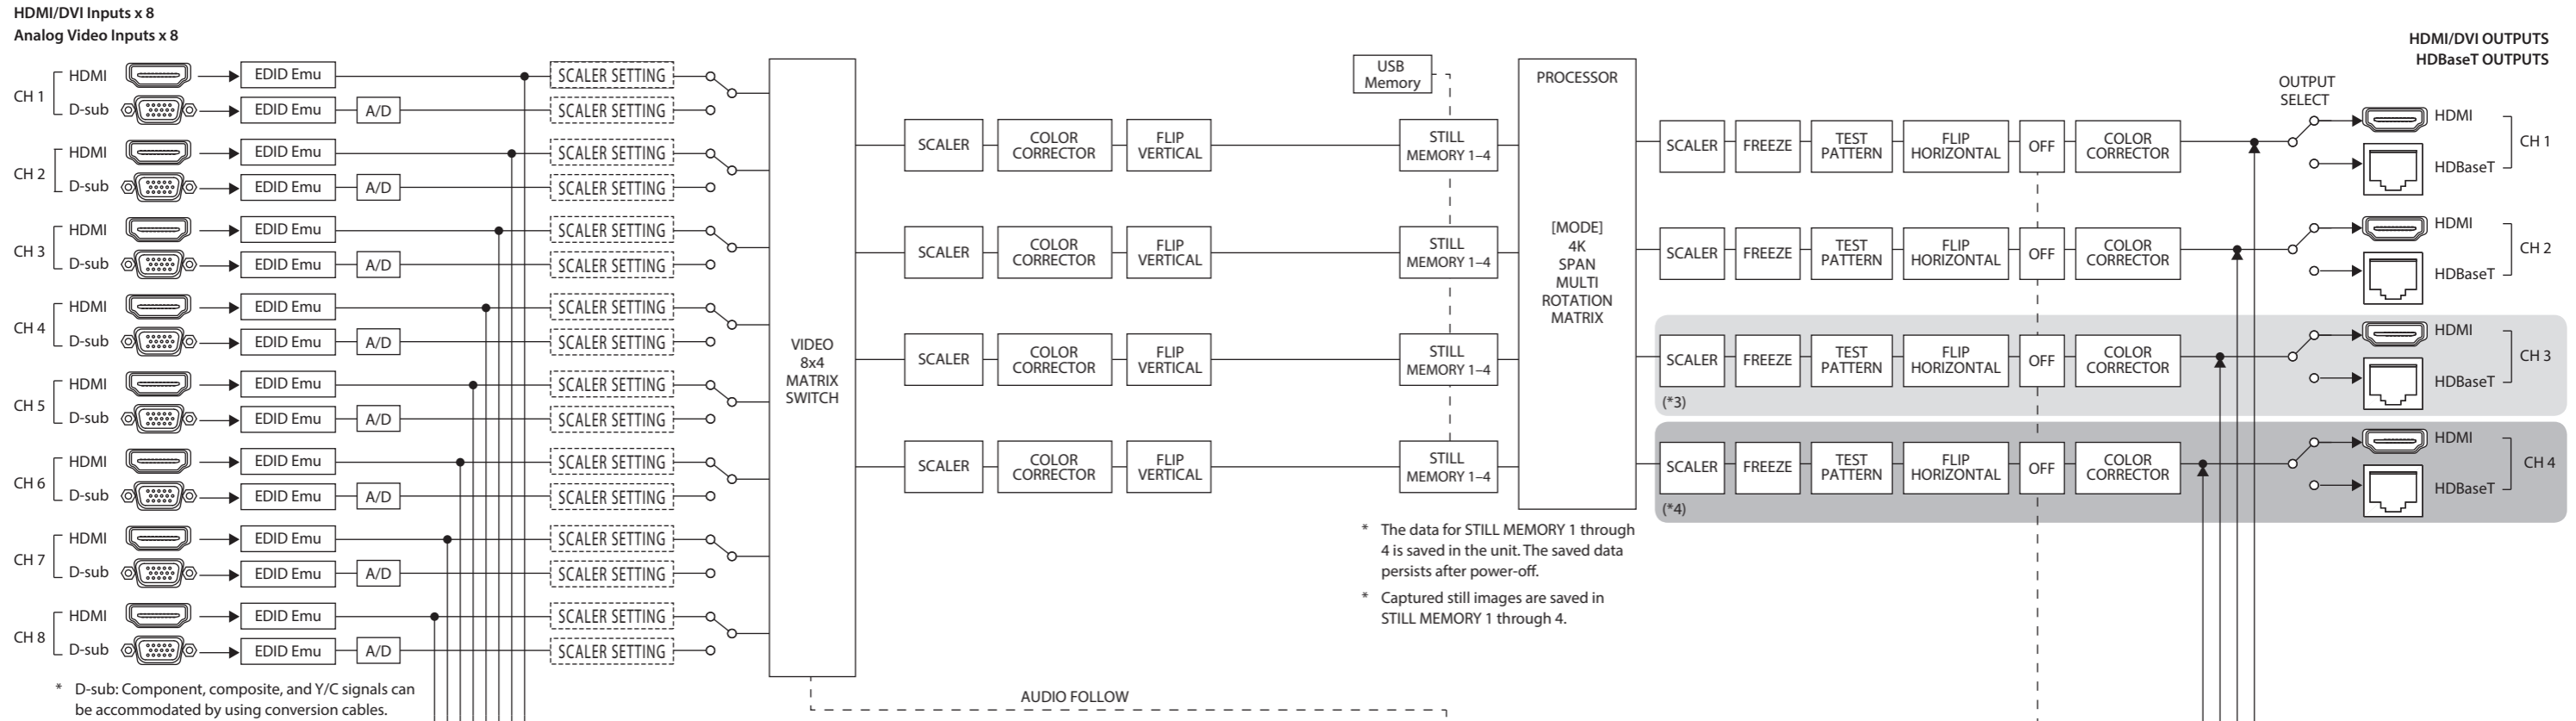

XS-82H/XS-83H/XS-84H Block Diagram Ver.3.0

Video Block

Audio Block

(*1) Phantom power and gain are enabled only for the R channels of analog input channels 1 and 2.

(*2) DOWN MIX: From the menu, set "OFF"/"STEREO > MONO"/"5.1ch > STEREO"/"5.1ch > MONO"

(*3) : XS-83H and XS-84H only

(*4) : XS-84H only