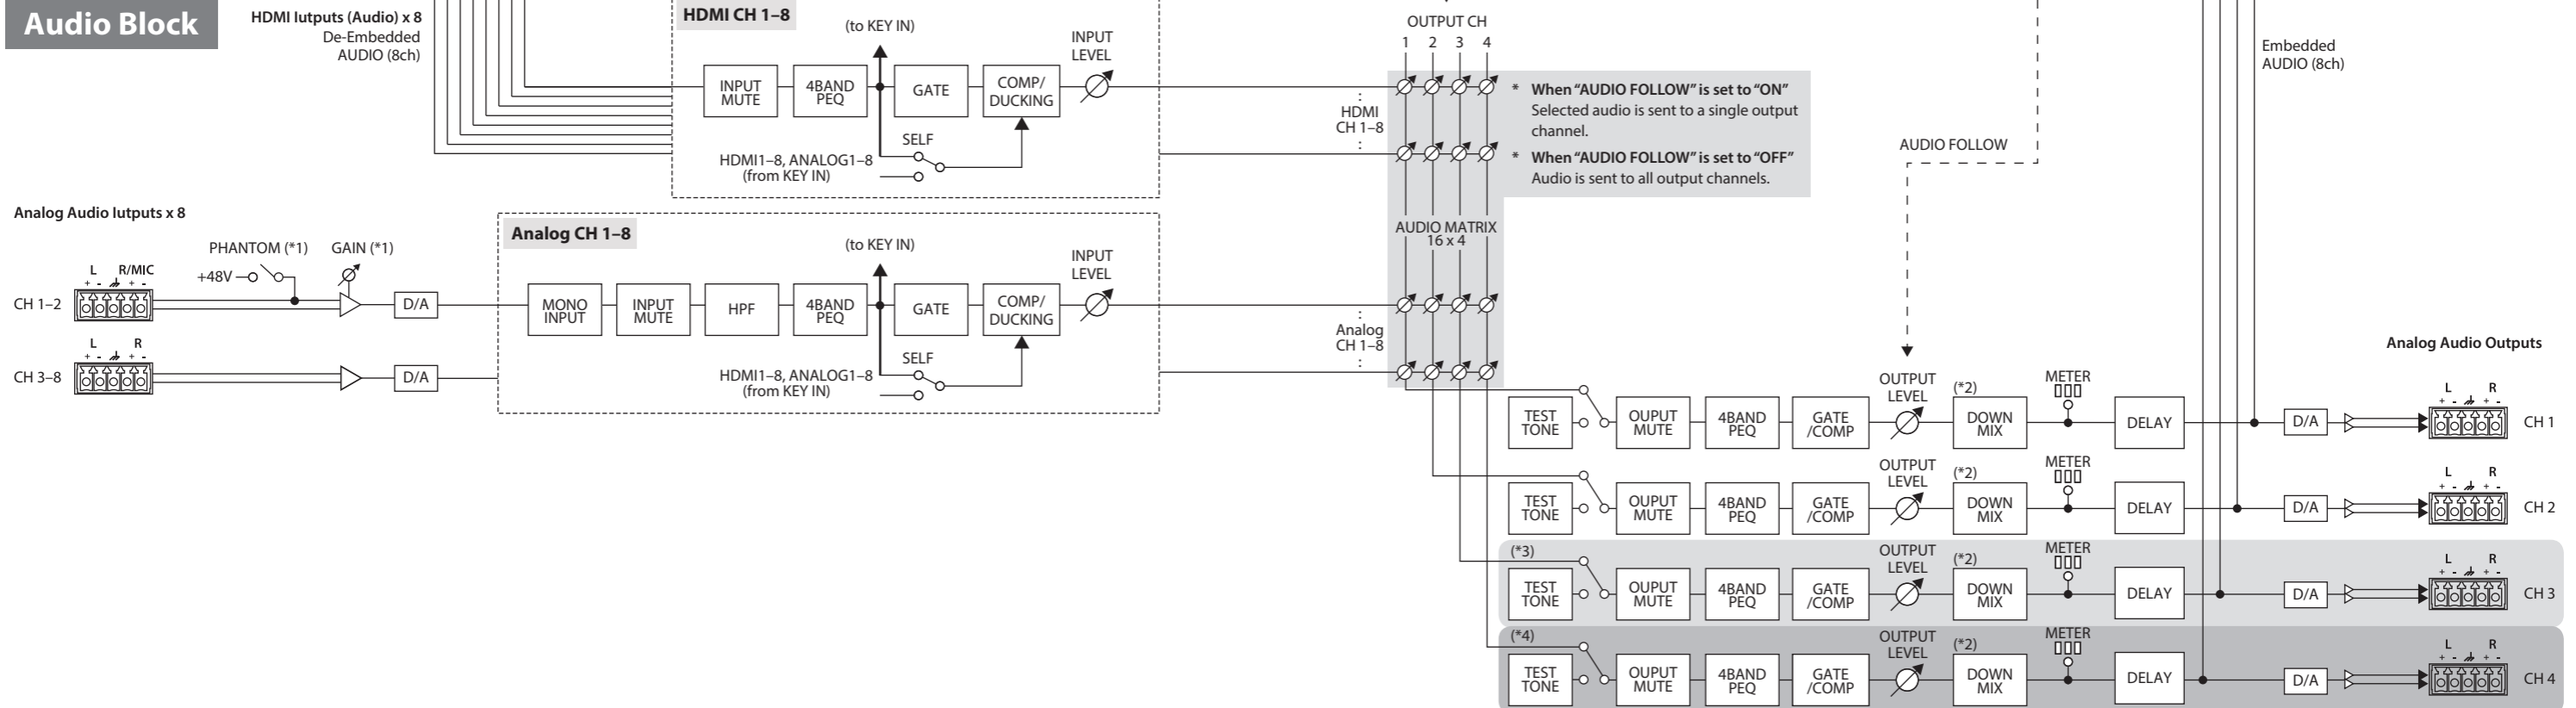

XS-82H/XS-83H/XS-84H Block Diagram Ver.3.0

Video Block

Audio Block

(*1) Phantom power and gain are enabled only for the R channels of analog input channels 1 and 2.

(*2) DOWN MIX: From the menu, set "OFF"/"STEREO > MONO"/"5.1ch > STEREO"/"5.1ch > MONO"

(*3) : XS-83H and XS-84H only

(*4) : XS-84H only